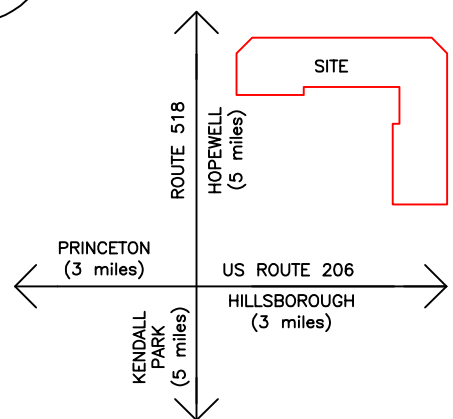

UNIT	TENANT
1	VERIZON
2	SUBWAY
3	GENTEEL'S PIZZA
4	THOMAS SWEET
5	ROCKY HILL CLEANERS
6	UPS STORE
7/8	MORI SUSHI
9	TECHNICIAN X
10	RODEO NAILS
11	PRINCETON PEDIATRICS
12	METRO MALE
13	RICKY'S THAI
14	PHARMACY /DRIP BAR
15	MOOYAH'S BURGERS
201	AGAPE DENTIST
202	REMAX
203	PSA of NJ
204	FREE LIVING YOGA
PAD	WELLS FARGO